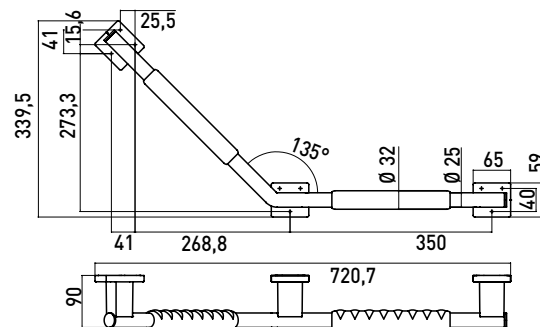

PRODUCT INFORMATION

Corner grip, 135° chrome

Art.No.3570 212 03

Fastening material: 3 x Fischer dowel/plug - UX 8 x 50 mm 3 x SHR - SEKPF - HO - A2 - Z3 - 6 x 70