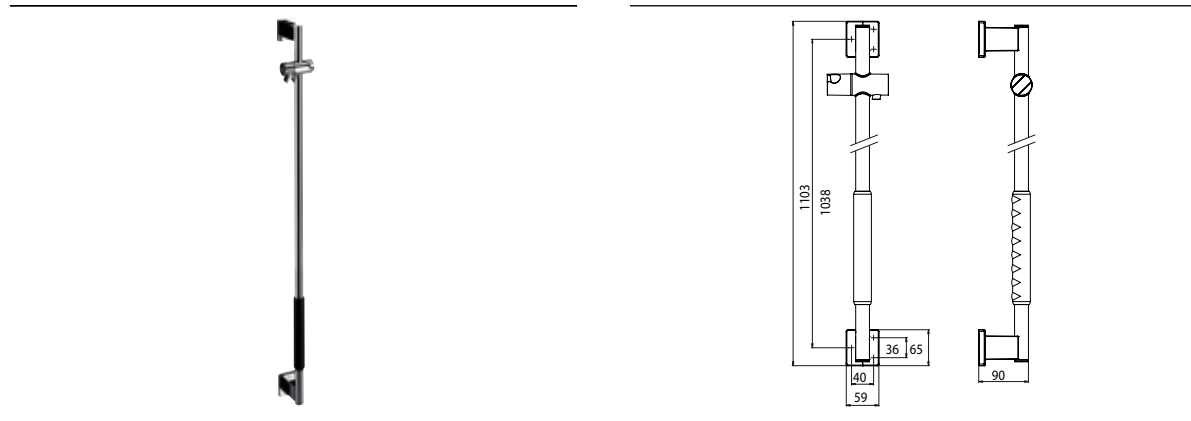

## PRODUCT INFORMATION

Shower holding bar, with non-skid coating chrome

Art.No.3570 212 10

Fastening material: 3 x Fischer dowel/plug - UX 8 x 50 mm 3 x SHR - SEKPF - HO - A2 - Z3 - 6 x 70