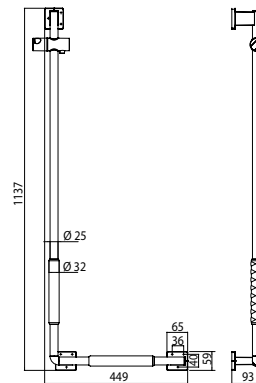

PRODUCT INFORMATION

Shower holding bar, right, with non-skid coating chrome

Art.No.3570 212 09

Fastening material: 3 x Fischer dowel/plug - UX 8 x 50 mm 3 x SHR - SEKPF - HO - A2 - Z3 - 6 x 70