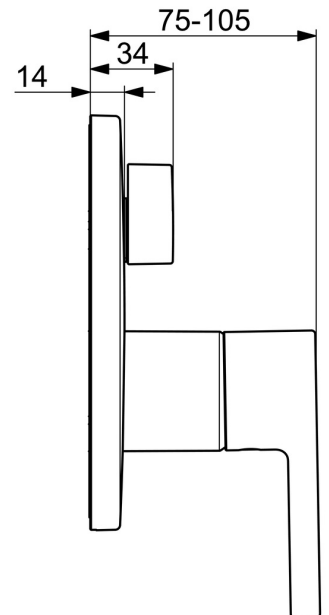

- Bathtub & Shower
- Trim Kit, Single-lever
- Concealed wall mounting
- Matt black
- Single operating lever/handle, Pin shape, Hot/Cold symbols
- Turn operated diverter
- Limitation option for maximum temperature and flow-rate, Adjustable hot water stop (included, retrofittable)
- ø 40 mm ceramic cartridge for flow and temperature control
- Inner body made of DZR brass
- Rosette plate frame, Round rosette, BLUECLICK for an easy, screwless trim plate installation, BLUETUNE alignment after installation of +/- 3,5°, Fastening of the function unit with screws, Function unit