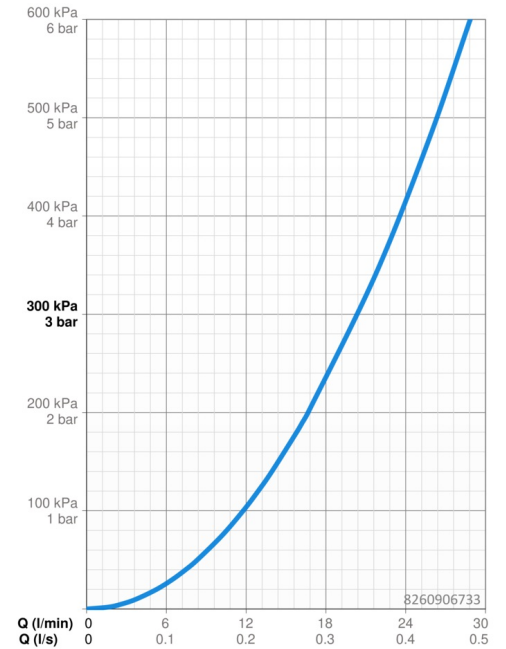

Technical data

Flow properties

Flow-rate at 3 bar **20.4 / 20.4 l/min**

Technical properties

Hot water supply **max. +80°C**
Working pressure **0.5-10 bar**
Material **Brass**

Regulations

EN standard **EN 817**
Noise class **I (ISO 3822)**

Approvals and Declarations

Declaration of conformity **DoC**
EPD **S-P-07752**

Sustainability

EPD module A1 (kg CO2 eq.) **14,60**
EPD module A2 (kg CO2 eq.) **0,46**
EPD module A3 (kg CO2 eq.) **9,11**
EPD module A1-A3 (kg CO2 eq.) **24,08**
EPD module A4 (kg CO2 eq.) **0,40**
EPD module B7 (kg CO2 eq.) **3937,20**
EPD module C2 (kg CO2 eq.) **0,02**
EPD module C3 (kg CO2 eq.) **0,02**
EPD module C4 (kg CO2 eq.) **0,32**
EPD module D (kg CO2 eq.) **-7,45**