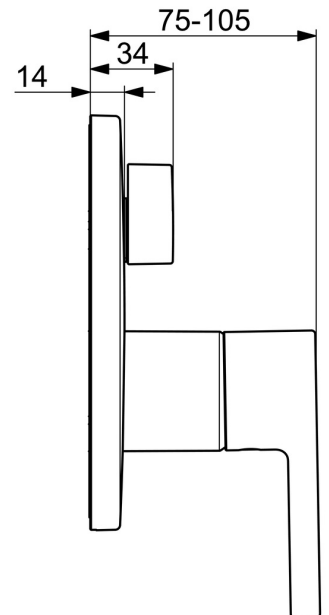

- Bathtub & Shower
- Trim Kit, Single-lever
- Concealed wall mounting
- Brushed bronze
- Single operating lever/handle, Pin shape, Hot/Cold symbols
- Turn operated diverter
- Limitation option for maximum temperature and flow-rate, Adjustable hot water stop (included, retrofittable)
- ø 40 mm ceramic cartridge for flow and temperature control
- Inner body made of DZR brass
- Rosette plate frame, Round rosette, BLUECLICK for an easy, screwless trim plate installation, BLUETUNE alignment after installation of +/- 3,5°, Fastening of the function unit with screws, Function unit