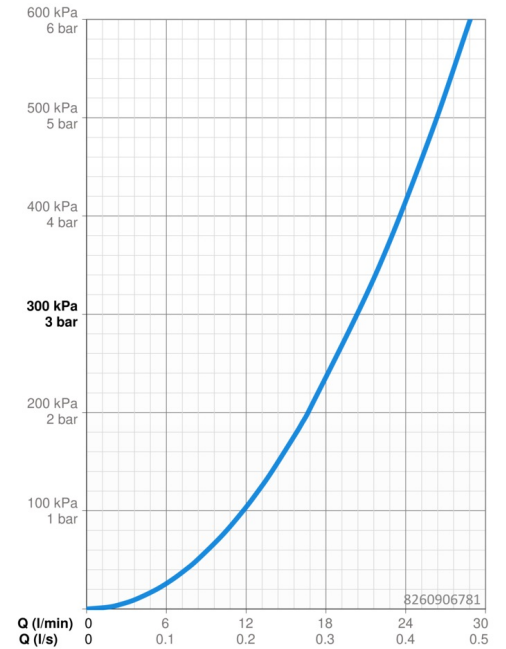

Technical data

Flow properties

Flow-rate at 3 bar **20.4 / 20.4 l/min**

Technical properties

Hot water supply **max. +80°C**
Working pressure **0.5-10 bar**
Material **Brass**

Regulations

EN standard **EN 817**
Noise class **I (ISO 3822)**

Approvals and Declarations

DVGW **DW-6506CS0196**
ABP **PA-IX 38593/IDC**
Declaration of conformity **DoC**
EPD **S-P-07752**

Sustainability

EPD module A1 (kg CO2 eq.) **14,60**
EPD module A2 (kg CO2 eq.) **0,46**
EPD module A3 (kg CO2 eq.) **9,11**
EPD module A1-A3 (kg CO2 eq.) **24,08**
EPD module A4 (kg CO2 eq.) **0,40**
EPD module B7 (kg CO2 eq.) **3937,20**
EPD module C2 (kg CO2 eq.) **0,02**
EPD module C3 (kg CO2 eq.) **0,02**
EPD module C4 (kg CO2 eq.) **0,32**
EPD module D (kg CO2 eq.) **-7,45**