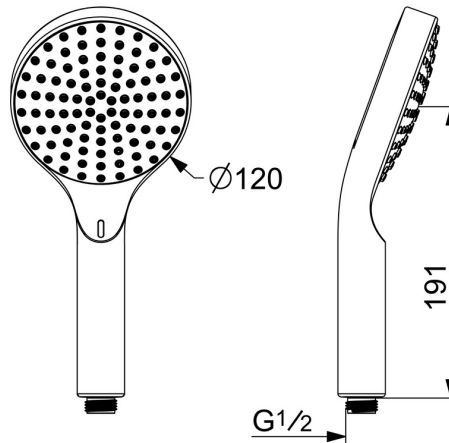

EAN: 4057304015618

[static.hansa.com/84310180](https://static.hansa.com/84310180)

Digital hand shower

Designed to help you save water – with little effort.

Save up to 22% in water and energy consumption with our new HANSAACTIVEJET Digital hand shower. By connecting the hand shower to the Digital Hand Shower App, you can set water consumption goals, receive data on your long-term usage, and to access tips on saving water.

- Integrated display provides insights on total water and energy consumptions
- Powered by water flow – no batteries required
- Simple to attach – fits to all standard showers

- |  |  |
|--|--|
| <ul style="list-style-type: none"> <li>• Shower solutions</li> <li>• Self-powered, Bluetooth®</li> <li>• Chrome/Light grey</li> <li>• Anti limescale technology (easy to clean)</li> </ul> | <ul style="list-style-type: none"> <li>• Sensitive – Gentle water stream</li> <li>• Light indicated function(s)</li> <li>• Display with real time feedback about the water and energy consumption</li> <li>• 1 spray function</li> </ul> |
|--|--|

### Technical properties

Hot water supply **max. +65°C**  
 Working pressure **0.5-5 bar**  
 Connection size **G1/2**  
 Material **Composite**