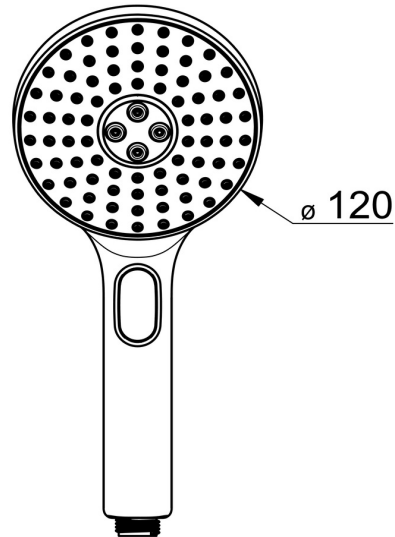

EAN: 4057304005077
static.hansa.com/84330100

- Shower solutions
- Chrome/Light grey
- Anti limescale technology (easy to clean)
- Pulsating - Strong water stream for massage or body treatment, Intense - invigorating water stream, Sensitive – Gentle water stream
- 3 spray functions

Technical data

Flow properties

Flow-rate at 3 bar (with flow controller) **15.0 l/min**

Technical properties

Hot water supply **max. +65°C**
 Working pressure **0.5-5 bar**
 Connection size **G1/2**
 Material **Composite**