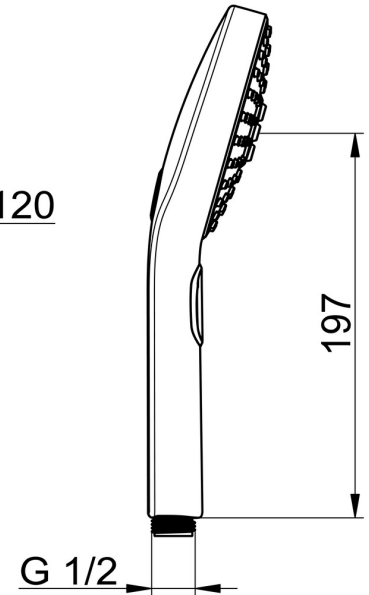

EAN: 4057304005077
static.hansa.com/84330100

- Shower solutions
- Chrome/Light grey
- Anti limescale technology (easy to clean)
- Pulsating - Strong water stream for massage or body treatment, Intense - invigorating water stream, Sensitive – Gentle water stream
- 3 spray functions

Technical data

Flow properties

Flow-rate at 3 bar (with flow controller) **15.0 l/min**

Technical properties

Hot water supply **max. +65°C**
 Working pressure **0.5-5 bar**
 Connection size **G1/2**
 Material **Composite**