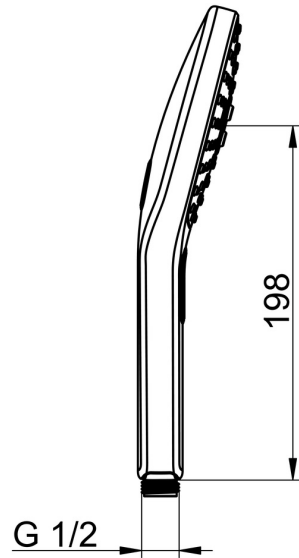

EAN: 4057304005091  
[static.hansa.com/84330200](https://static.hansa.com/84330200)

- Shower solutions
- Chrome
- Anti limescale technology (easy to clean)
- Pulsating - Strong water stream for massage or body treatment, Intense - invigorating water stream, Sensitive – Gentle water stream
- 3 spray functions

### Flow properties

Flow-rate at 3 bar (with flow controller) **15.0 l/min**

### Technical properties

Hot water supply **max. +65°C**  
 Working pressure **0.5-5 bar**  
 Connection size **G1/2**  
 Material **Composite**