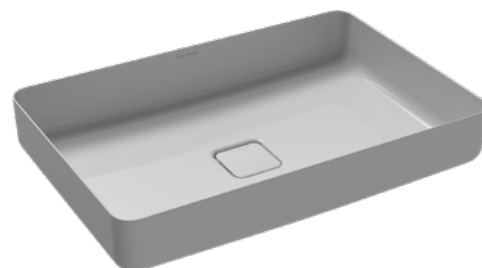

# MIENA

Designed by Anke Salomon

NEW

SOFT TOUCH

LINE EXTENSION Ø310

MANHATTAN