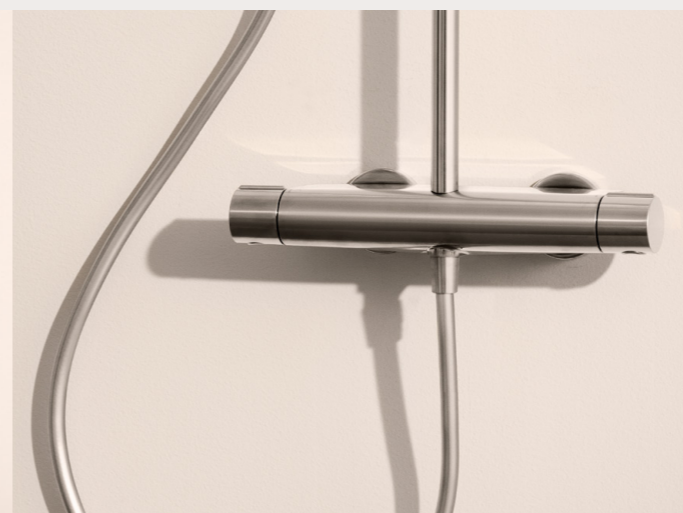

THERMOSTATS
The unique magshelf storage plate