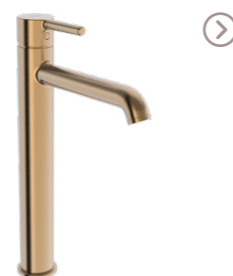

5480210733

Cover part for washbasin faucet

TrimKit | Connection: G1/2

5480210780

Cover part for washbasin faucet

TrimKit | Connection: G1/2

5480210781

Cover part for washbasin faucet

TrimKit | Connection: G1/2

5450210033

Spout, L=170

Connection: G1/2

5447220733

High washbasin faucet

Connection: G3/8

5447220780

High washbasin faucet

Connection: G3/8

5447220781

High washbasin faucet

Connection: G3/8

200061-33

Rapid pop-up waste

200061-80