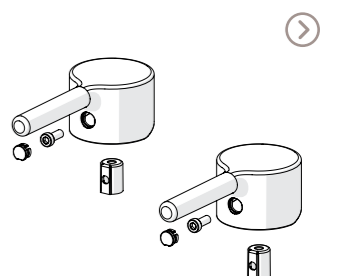

101749V-33 VANTIS

1017996V-33 VANTIS STYLE

Lever