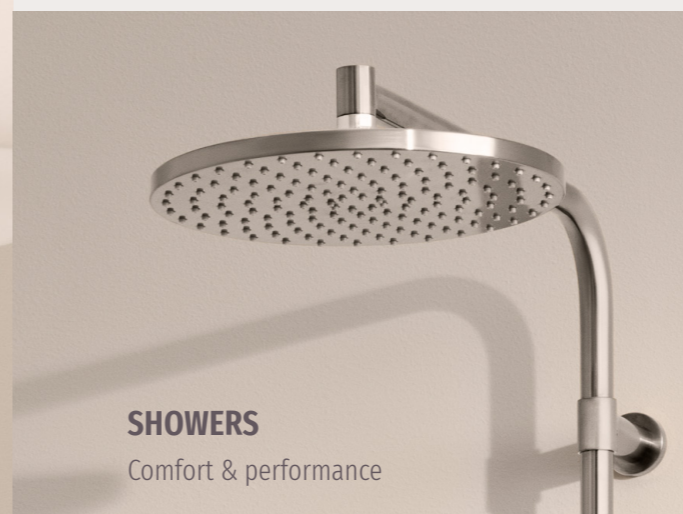

SHOWERS
Comfort & performance