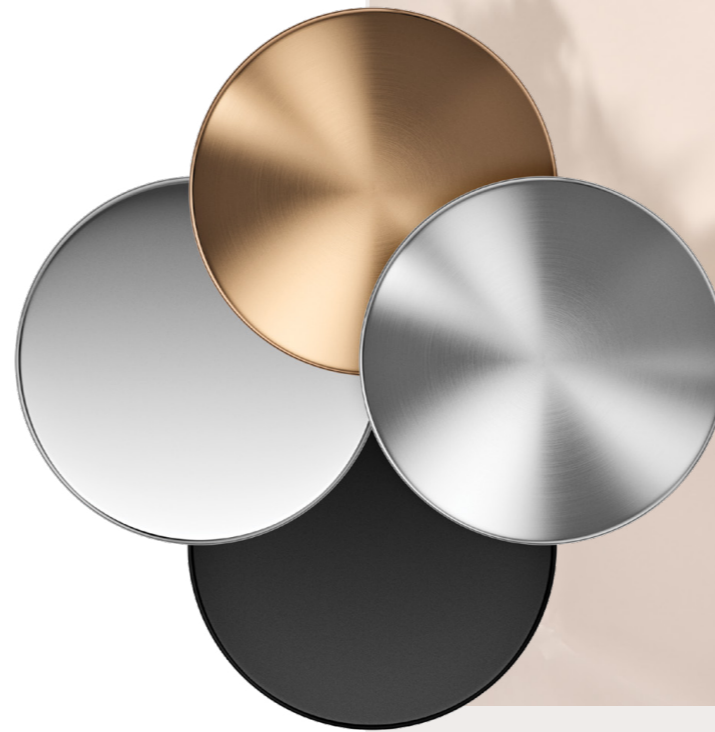

Simply **touching** senses

Close your eyes, slow down, and let your imagination wander. Each person embarks on their own journey to recollect memories deeply connected with sensory experiences. Whether traversing the globe or exploring familiar locales, whether gazing at stars from a rooftop or breathing in the essence of untouched nature, whether finding solace at home or discovering new and profound places, our senses define our world.

Step into your bathroom, enveloped by the gentle embrace of water, and begin your journey. Here, in your personal sanctuary, find the perfect retreat tailored just for you.