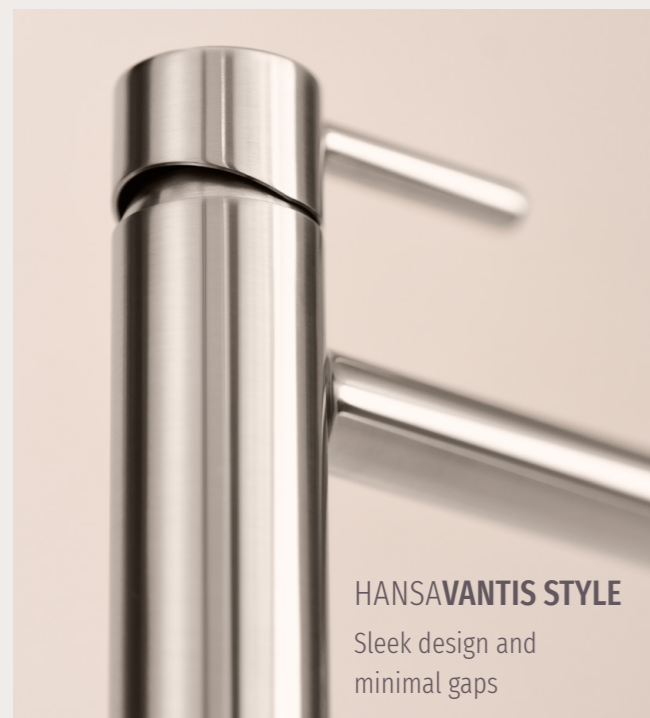

The Brushed Steel Perpetual vital energy

Feel the vital energy of morning dew covering any surface with its cool silvery and gentle grace.

Powerful concentration on the essentials is the key to mastering every day and every challenge.

The Brushed Steel surface perfectly supports the modern, minimalist but yet sophisticated style of timeless architectural bathroom design.

HANSAVANTIS & HANSAVANTIS STYLE for the basin

HANSAVANTIS STYLE
Sleek design and
minimal gaps