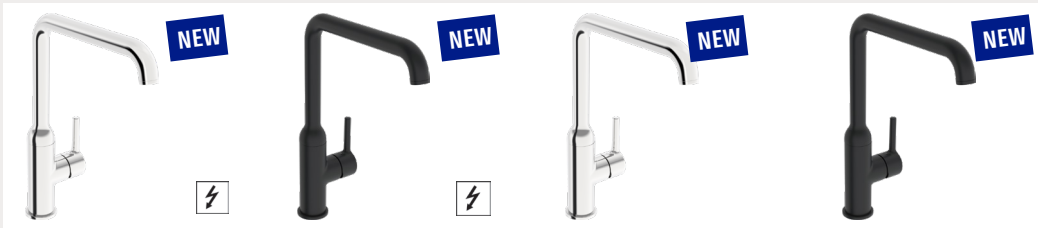

HANSAVANTIS STYLE

54221107 Chrome

Low pressure | Swivel range
120° | Projection 255 mm

HANSAVANTIS STYLE

5422110733 Matt black

Low pressure | Swivel range
120° | Projection 255 mm

HANSAVANTIS STYLE

54202207 Chrome

Swivel range 120° |
Projection 255 mm

HANSAVANTIS STYLE

5420220733 Matt black

Swivel range 120° |
Projection 255 mm