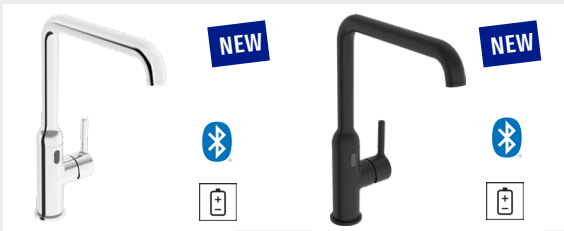

HANSAVANTIS Style

HANSAVANTIS STYLE

54212209 Chrome

Hybrid | 230/9 V | Bluetooth |
Swivel range 120° | Projection
255 mm

HANSAVANTIS STYLE

5421220933 Matt black

Hybrid | 230/9 V | Bluetooth |
Swivel range 120° | Projection
255 mm