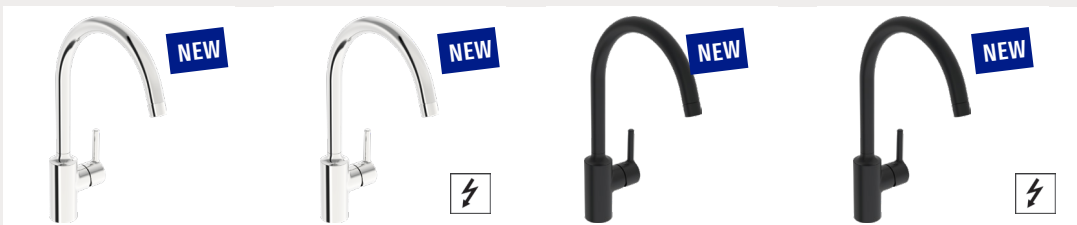

HANSAVANTIS

HANSAVANTIS

52202267 Chrome

Swivel range 120° |
Projection 247 mm

HANSAVANTIS

52211167 Chrome

Low pressure | Swivel range
120° | Projection 247 mm

HANSAVANTIS

5220226733 Matt black

Swivel range 120° |
Projection 247 mm

HANSAVANTIS

522116733 Matt black

Low pressure | Swivel range
120° | Projection 247 mm