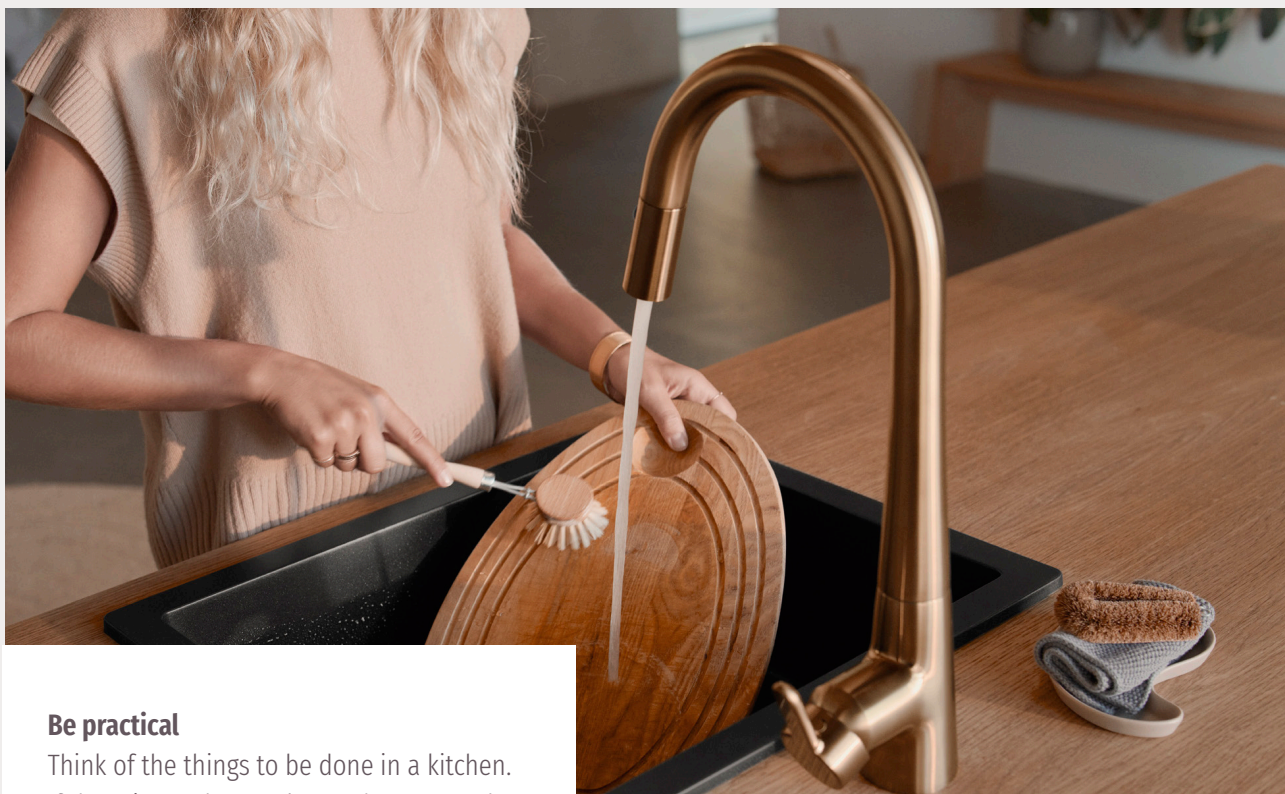

Together we will help our customers finding the right kitchen faucet

Our easy to apply guide to the ideal faucet meeting exactly the focused need.
To elevate a real living kitchen to interior perfection.

Be practical

Think of the things to be done in a kitchen.
If there is need to work or to be prepared:
we luckily offer tools, not toys.