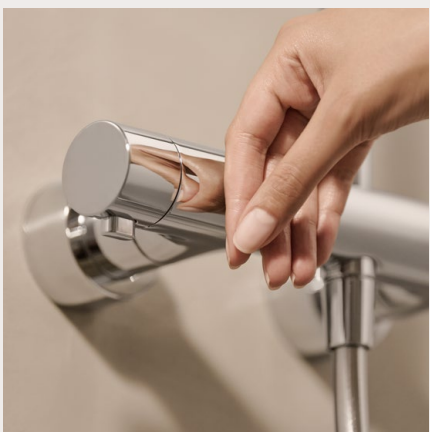

The design of both shower heads creates distinct water flow zones, resulting in a unique spray pattern resembling a lotus flower. Dense and full at the centre, the water flows outward in petal shapes to gently envelop the entire body.

Shower rail

The shower rail has a refined look and offers practical features. It is elegant and always easy to operate.

Shower stick

The single-spray shower stick perfectly complements the geometric design of the square shower head.

110° swivel range of the overhead shower supports optimal positioning.

Droplet-shaped 3-spray hand shower with a push-button.

Slider for easy single-handed operation.

Silicone nozzles that are easy to clean.

Safe use due to THERMO COOL design and 38°C safety button. High-quality wall rosettes.

Slim thermostat made from durable brass alloy. Cuttable shower pipe that meets all installation needs.

Reduced water consumption with Eco-flow.