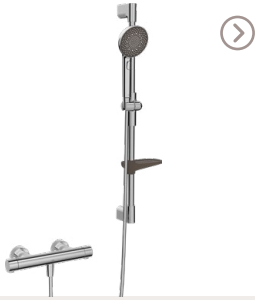

Shower rail

The shower rail has a refined look and offers practical features. It is elegant and always easy to operate.

Shower stick

The single-spray shower stick perfectly complements the geometric design of the square shower head.

4727030080

Overhead shower | d 300 mm

Connection: G1/2 |
Ceiling mounted | 1 spray |
Overhead: Ø 300 mm

4727030081

Overhead shower | d 300 mm

Connection: G1/2 |
Ceiling mounted | 1 spray |
Overhead: Ø 300 mm

HANSAPRISMA

Shower faucet with shower set

48130421

Shower faucet with shower set

Connection: G3/4 |
Shower hose 1750 mm | 3 spray |
Hand shower: Ø 110 mm |
Height: 770 mm

4813042133

Shower faucet with shower set