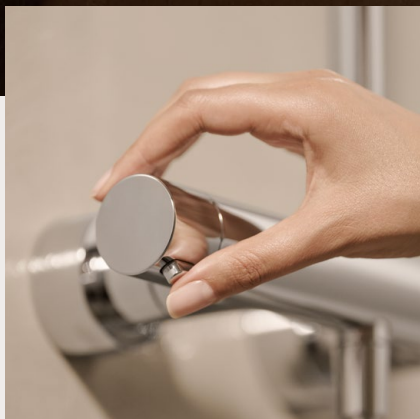

The design of both shower heads creates distinct water flow zones, resulting in a unique spray pattern resembling a lotus flower. Dense and full at the centre, the water flows outward in petal shapes to gently envelop the entire body.

The elegant droplet-shaped design of the hand shower is inspired by nature.

The overhead shower is significantly larger than standard. You can choose between a round (300 mm diameter) and square (250 x 250 mm) design.

The right products to elevate any shower area

Whether installed in a bathtub area or shower area, traditional or modern, there's always a way to enjoy your perfect **HANSAAURELIA** moment.

Safety lock

The button for the 38°C safety lock is both ergonomic and unobtrusive. Reduced water consumption with Eco-flow.

- The unique lotus flower spray pattern gently covers the entire body
- 110° swivel range for optimal positioning
- 3-spray hand shower with a push-button for simple usability
- Easy operated one hand handshower holder for easy adjustment
- Twist-free shower hose for durable and hassle-free use
- Cuttable shower pipe for perfect height alignment in existing installations
- Slim and durable thermostat – 40 mm diameter and made from high-quality brass alloy
- Safe and responsible choice due to THERMO COOL design, 38°C safety lock, and Eco-flow limiter