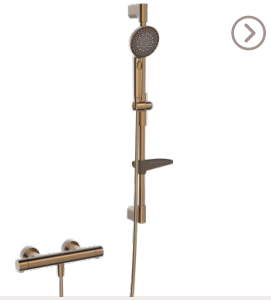

Shower rail

The shower rail has a refined look and offers practical features. It is elegant and always easy to operate.

Shower stick

The single-spray shower stick perfectly complements the geometric design of the square shower head.

HANSAPRISMA

Shower faucet with shower set

48130421

Shower faucet with shower set

Connection: G3/4 |
Shower hose 1750 mm | 3 spray |
Hand shower: Ø 110 mm |
Height: 770 mm

4813042133

Shower faucet with shower set

Connection: G3/4 |
Shower hose 1750 mm | 3 spray |
Hand shower: Ø 110 mm |
Height: 770 mm

4813042180

Shower faucet with shower set

Connection: G3/4 |
Shower hose 1750 mm | 3 spray |
Hand shower: Ø 110 mm |
Height: 770 mm