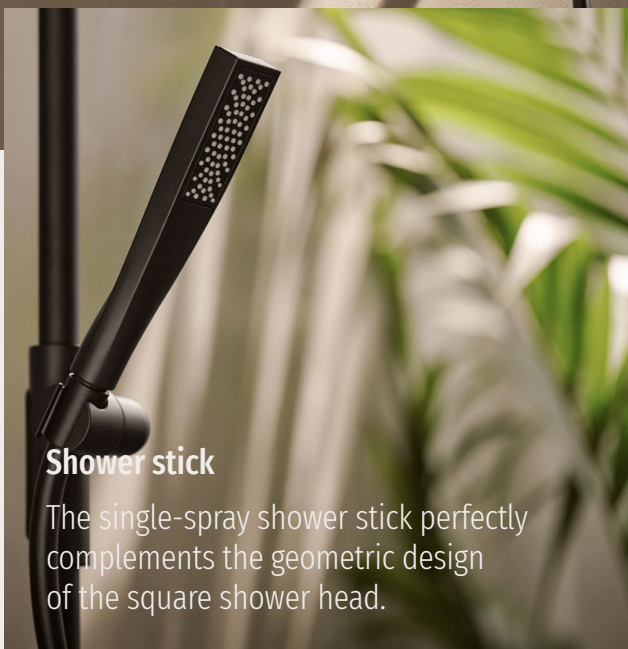

The design of both shower heads creates distinct water flow zones, resulting in a unique spray pattern resembling a lotus flower. Dense and full at the centre, the water flows outward in petal shapes to gently envelop the entire body.

Shower rail

The shower rail has a refined look and offers practical features. It is elegant and always easy to operate.

Shower stick

The single-spray shower stick perfectly complements the geometric design of the square shower head.