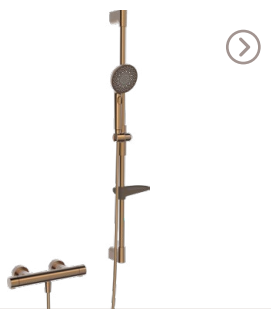

Shower rail

The shower rail has a refined look and offers practical features. It is elegant and always easy to operate.

Shower stick

The single-spray shower stick perfectly complements the geometric design of the square shower head.

4813042181

Shower faucet with shower set

Connection: G3/4 |
Shower hose 1750 mm | 3 spray |
Hand shower: Ø 110 mm |
Height: 770 mm

48130431

Shower faucet with shower set

Connection: G3/4 |
Shower hose 1750 mm | 3 spray |
Hand shower: Ø 110 mm |
Height: 970 mm

4813043133

Shower faucet with shower set

Connection: G3/4 |
Shower hose 1750 mm | 3 spray |
Hand shower: Ø 110 mm |
Height: 970 mm

4813043180

Shower faucet with shower set

Connection: G3/4 |
Shower hose 1750 mm | 3 spray |
Hand shower: Ø 110 mm |
Height: 970 mm

4813043181

Shower faucet with shower set

Connection: G3/4 |
Shower hose 1750 mm | 3 spray |
Hand shower: Ø 110 mm |
Height: 970 mm

Bath and shower faucet

Shower faucet

58102301

Connection: G3/4 |

FixedSpout