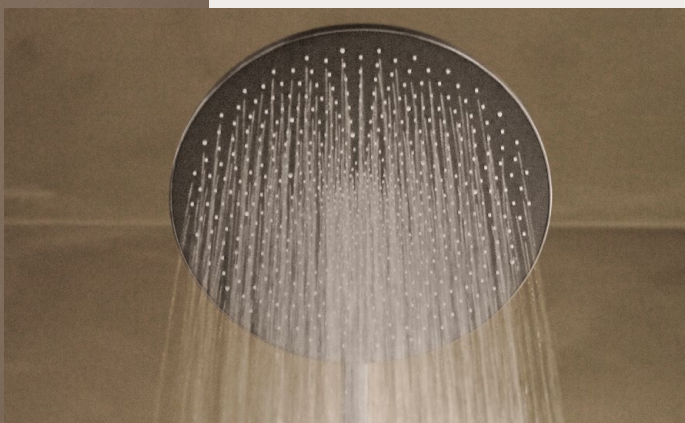

The design of both shower heads creates distinct water flow zones, resulting in a unique spray pattern resembling a lotus flower. Dense and full at the centre, the water flows outward in petal shapes to gently envelop the entire body.

- The unique lotus flower spray pattern gently covers the entire body
- 110° swivel range for optimal positioning
- 3-spray hand shower with a push-button for simple usability
- Easy operated one hand handshower holder for easy adjustment
- Twist-free shower hose for durable and hassle-free use
- Cuttable shower pipe for perfect height alignment in existing installations
- Slim and durable thermostat – 40 mm diameter and made from high-quality brass alloy
- Safe and responsible choice due to THERMO COOL design, 38°C safety lock, and Eco-flow limiter

High in quality and consistency

The indulgence **you** deserve

The complete wall-mounted HANSA**AURELIA** shower system features an overhead shower, a hand shower, and a thermostat. HANSA**AURELIA** is a modern interpretation of a classic build and suits even the most refined bathroom designs, offering exceptional functionality.

Shower rail

The shower rail has a refined look and offers practical features. It is elegant and always easy to operate.

Shower stick

The single-spray shower stick perfectly complements the geometric design of the square shower head.