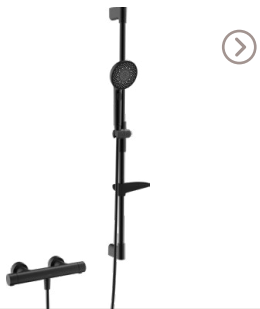

4813042181

Shower faucet with shower set

Connection: G3/4 |
Shower hose 1750 mm | 3 spray |
Hand shower: Ø 110 mm |
Height: 770 mm

48130431

Shower faucet with shower set

Connection: G3/4 |
Shower hose 1750 mm | 3 spray |
Hand shower: Ø 110 mm |
Height: 970 mm