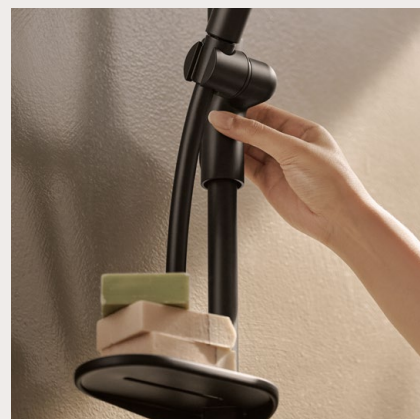

The elegant droplet-shaped design of the hand shower is inspired by nature.

The overhead shower is significantly larger than standard. You can choose between a round (300 mm diameter) and square (250 x 250 mm) design.

The right products to elevate any shower area

Whether installed in a bathtub area or shower area, traditional or modern, there's always a way to enjoy your perfect **HANSAAURELIA** moment.

Safety lock

The button for the 38°C safety lock is both ergonomic and unobtrusive. Reduced water consumption with Eco-flow.

- The unique lotus flower spray pattern gently covers the entire body
- 110° swivel range for optimal positioning
- 3-spray hand shower with a push-button for simple usability
- Easy operated one hand handshower holder for easy adjustment
- Twist-free shower hose for durable and hassle-free use
- Cuttable shower pipe for perfect height alignment in existing installations
- Slim and durable thermostat – 40 mm diameter and made from high-quality brass alloy
- Safe and responsible choice due to THERMO COOL design, 38°C safety lock, and Eco-flow limiter