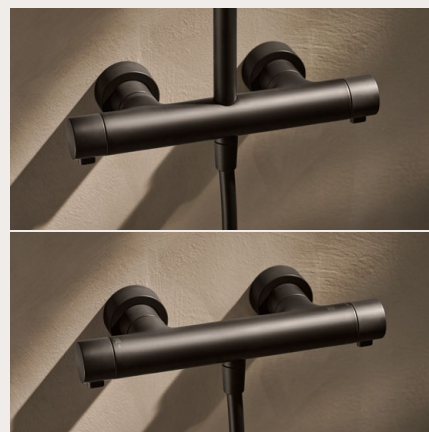

Slim thermostat made from durable brass alloy. Cuttable shower pipe that meets all installation needs.