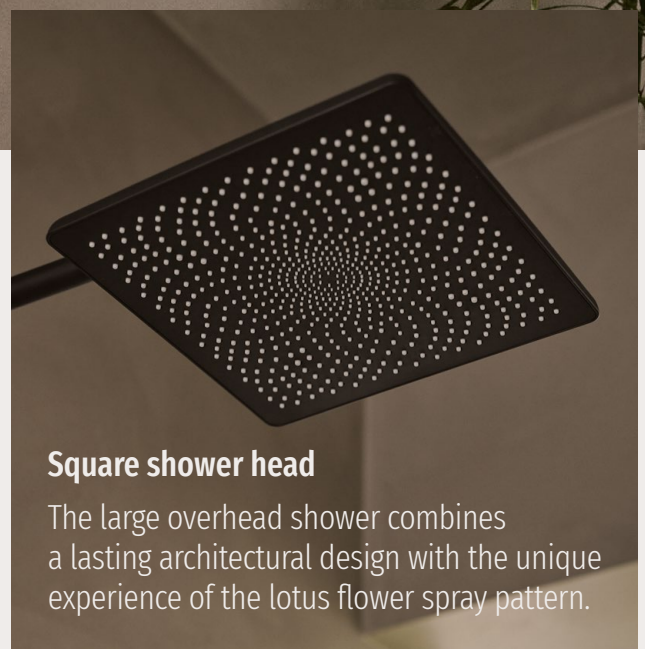

The design of both shower heads creates distinct water flow zones, resulting in a unique spray pattern resembling a lotus flower. Dense and full at the centre, the water flows outward in petal shapes to gently envelop the entire body.

Rich experiences

The overhead shower delivers an authentic rainforest experience, while the hand shower precisely directs water where and how you need it.

Adaptive design

Whether your bathroom design is contemporary or more architecturally oriented, the new HANSA**AURELIA** shower range offers optimal scalability.

Shower rail

The shower rail has a refined look and offers practical features. It is elegant and always easy to operate.

Shower stick

The single-spray shower stick perfectly complements the geometric design of the square shower head.