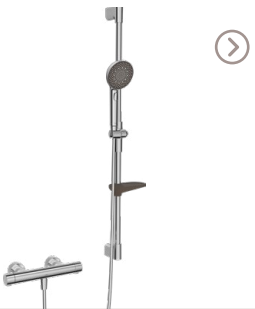

Shower rail

The shower rail has a refined look and offers practical features. It is elegant and always easy to operate.

Shower stick

The single-spray shower stick perfectly complements the geometric design of the square shower head.

HANSAPRISMA

Shower faucet with shower set

48130421

Shower faucet with shower set

Connection: G3/4 |
Shower hose 1750 mm | 3 spray |
Hand shower: Ø 110 mm |
Height: 770 mm

4813042133

Shower faucet with shower set

Connection: G3/4 |
Shower hose 1750 mm | 3 spray |
Hand shower: Ø 110 mm |
Height: 770 mm

4813042180

Shower faucet with shower set

Connection: G3/4 |
Shower hose 1750 mm | 3 spray |
Hand shower: Ø 110 mm |
Height: 770 mm

4813042181

Shower faucet with shower set

Connection: G3/4 |
Shower hose 1750 mm | 3 spray |
Hand shower: Ø 110 mm |
Height: 770 mm

48130431

Shower faucet with shower set

Connection: G3/4 |
Shower hose 1750 mm | 3 spray |
Hand shower: Ø 110 mm |
Height: 970 mm