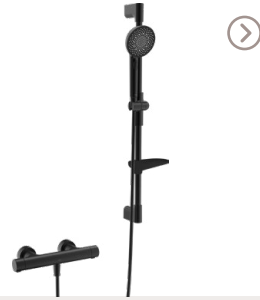

HANSAPRISMA

Shower faucet with shower set

48130421

Shower faucet with shower set

Connection: G3/4 |
Shower hose 1750 mm | 3 spray |
Hand shower: Ø 110 mm |
Height: 770 mm

4813042133

Shower faucet with shower set