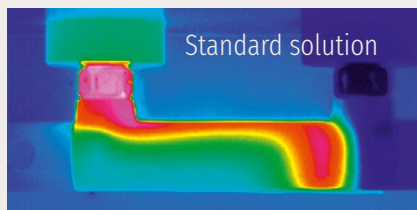

The right products to elevate any shower area

Whether installed in a bathtub area or shower area, traditional or modern, there's always a way to enjoy your perfect **HANSAAURELIA** moment.

Safety lock

The button for the 38°C safety lock is both ergonomic and unobtrusive. Reduced water consumption with Eco-flow.

THERMO COOL

THERMO COOL design keeps the thermostat's surface from overheating – a much safer option than traditional thermostat builds.

Easy handling

Clever design features ensure optimal placement and easy usability in all situations.