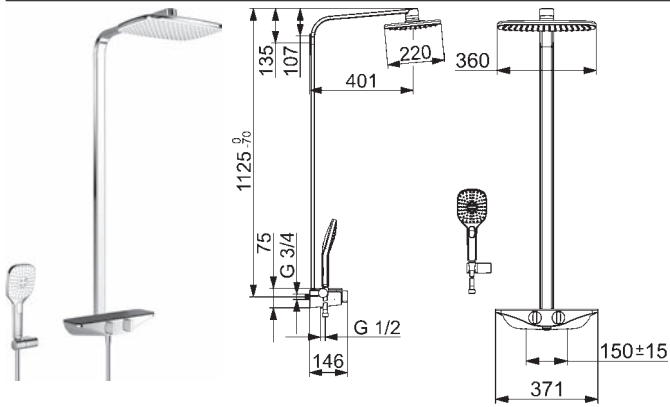

HANSAEMOTION shower system
thermostatic shower faucet, DN 15 (G 1/2)

for wall-mounting
with protection against scalding
with shower system directly connected

P-IX* (PA-IX submitted):

- THERMO COOL - function
- overhead shower rectangular, 360 x 220 mm
- with spacious shelf, safety glass
- safety stop at 38 °C
- HANSAACTIVEJET Style hand shower
  – 3-spray
- shower hose, 1750 mm
- ball-eccentric connection technology, hidden

Item-No.

anthracite/chrome

5865 0171 84

white/chrome

5865 0171 82