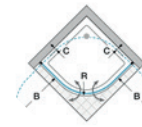

MR-R2P

Quadrant solution with 2 pivot doors

Width from 784 mm to 1004 mm