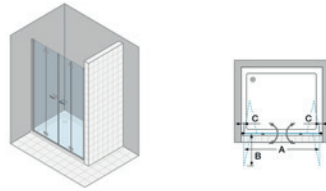

MR-FPN4

4-panel bi-folding door for niche

Width from 1000 mm to 2400 mm