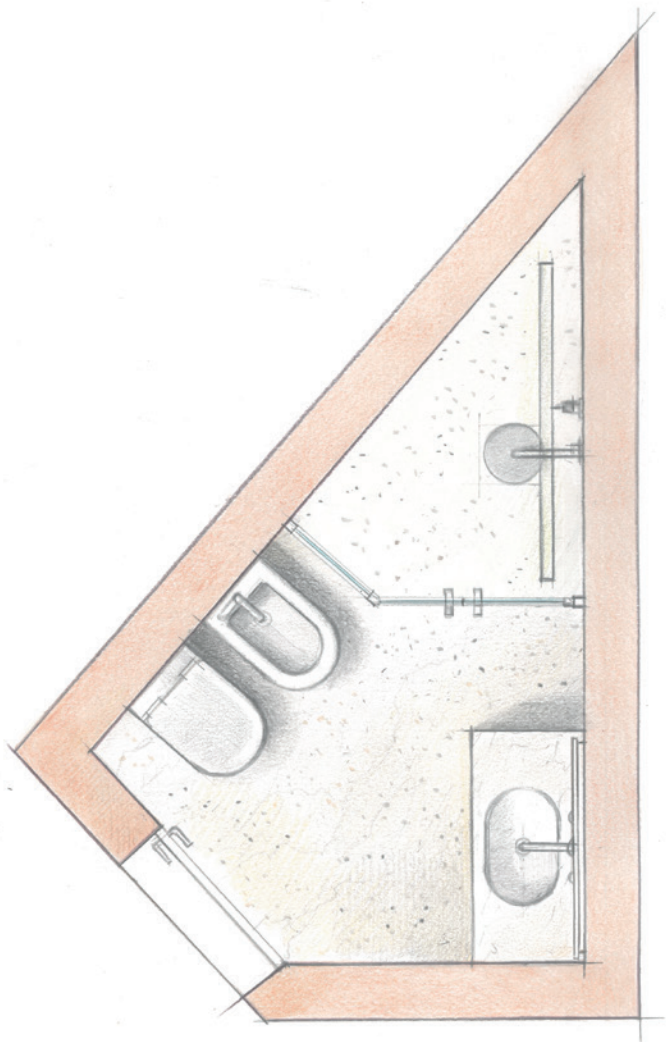

## Visual Harmony

The support bar is transformed in appearance by wrapping around the glass and the wall with a strength that exudes security and with no screws in sight. In addition, the bar is flush with the height of the cabin, so tiling at shower cabin height is not an obstruction to a simple and an easy installation.

## Narrow profiles

The elegant, purist design of the aluminium profiles also extends the brilliant glass surface, allowing it to unfold its full effect. The slim part of the profile is now directed outwards, which in turn emphasises the minimalist design concept and maximises the shower area. The profile retains its attractive appearance while offering generous adjustment options. The door and the side element can be adjusted by sliding the glass into the profile, allowing for an adjustment up to 25 mm - without changing the profile width!

## Shower enclosure solutions

**MR-PTN2**  
2-panel pivot door  
for niche

**MR-R4P**  
Quadrant solution  
with 2 pivot doors  
and 2 fixed panels

**MR-TN2PX L**  
Pivot door with fixed  
panel and side panel  
in line for niche

# Bathtub solutions

**MR-BFP L**  
Bi-folding door  
for bathtub

**MR-BT2P R**  
Pivot door with  
fix panel for bathtub

PE 6FP F L  
Freestanding  
bi-folding door

**PE 6TF2P L**  
Walk In shower with 1 pivot  
element 180° for niche