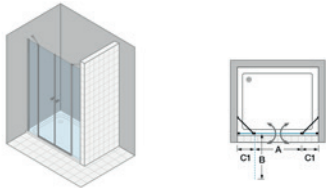

MR-PTN4

2-panel pivot door with 2 fixed panels for niche

Width from 1000 mm to 2200 mm