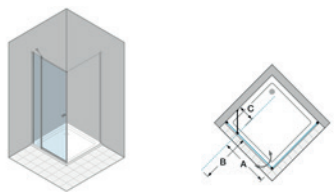

### MR-WP L/R

Side panel in combination with 2-panel pivot door MR-PTW2

Width from 150 mm to 1250 mm

### MR-TW1P L/R

Pivot door in combination with side panel MR-W L/R

Width from 500 mm to 1000 mm