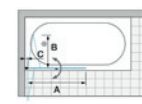

MR-BFP L/R

Bi-folding door for bathtub

Width from 500 mm to 1600 mm