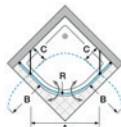

### MR-R2P

Quadrant solution with 2 pivot doors

Width from 784 mm to 1004 mm