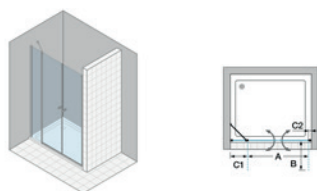

MR-PTN3 L/R

2-panel pivot door with fixed panel for niche

Width from 700 mm to 2100 mm