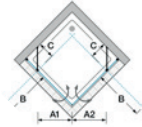

MR-TE2P L/R

Corner entry with 2 pivot doors and 2 fixed panels

Width from 650 mm to 1800 mm