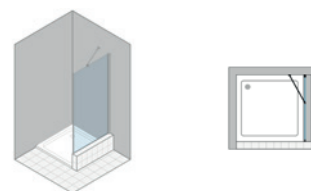

MR-WV L/R

Shortened side panel in combination with MR-TN1P L/R, MR-TN2P L/R, MR-FPN L/R

Width from 150 mm to 1250 mm