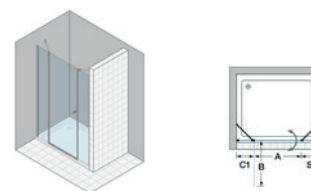

MR-TN2PX L/R

Pivot door with fixed panel and side panel in line for niche

Width from 800 mm to 2100 mm