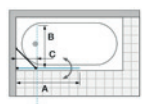

MR-BT2P L/R

Pivot door with fix panel for bathtub

Width from 500 mm to 1600 mm