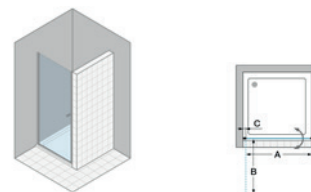

MR-TN1P L/R

Pivot door for niche or in combination with shortened side panel MR-WV L/R

Width from 500 mm to 1000 mm