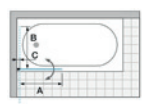

product range bathtub solution

MR-BT1P L/R

Pivot door for bathtub

Width from 300 mm to 1000 mm