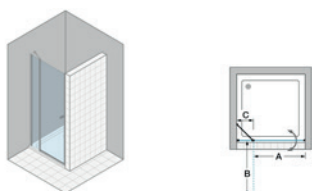

MR-TN2P L/R

Pivot door with fix panel for niche or in combination with shortened side panel MR-WV L/R

Width from 650 mm to 1800 mm