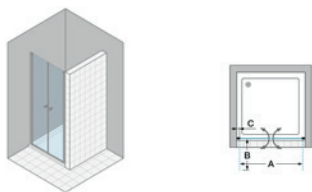

Product range shower enclosure solutions

MR-PTN2

2-panel pivot door for niche or in combination with shortened side panel MR-WVP L/R

Width from 500 mm to 1600 mm