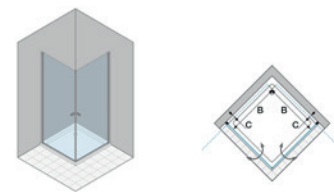

MR-TE1P L/R

Corner entry with 2 pivot doors

Width from 500 mm to 1000 mm