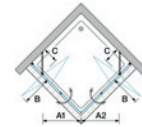

MR-FFPE L/R

Corner solution with 2 bi-folding doors and 2 fixed panels

Width from 850 mm to 1600 mm