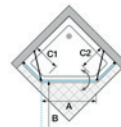

MR-F3S L/R

Pentagonal shower enclosure with swing door and 2 fixed panels

Width from 800 mm to 1100 mm