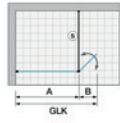

product range new Walk In solutions libero 4000

PE 6TF2P L/R

Walk In solution with 1 pivot element 180°, for niche or in combination with side panel PE6WK TF

Width from 1000 mm to 1800 mm