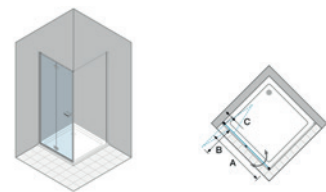

MR-FPW L/R

Bi-folding door in combination with side panel MR-W L/R

Width from 500 mm to 1500 mm