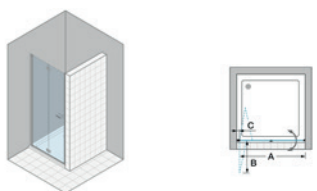

MR-FPN L/R

Bi-folding door for niche or in combination with shortened side panel MR-WV L/R

Width from 500 mm to 1500 mm