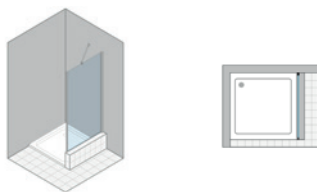

## MR-PTN2

2-panel pivot door for niche or in combination with shortened side panel MR-WVP L/R

Width from 500 mm to 1600 mm