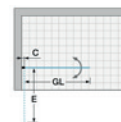

PE 6TF1P L/R

Freestanding pivot door

Width from 600 mm to 1000 mm