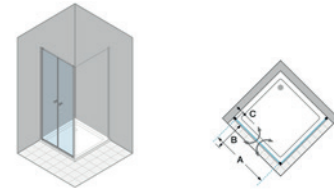

MR-PTW2

2-panel pivot door in combination with side panel MR-WP L/R

Width from 500 mm to 1600 mm