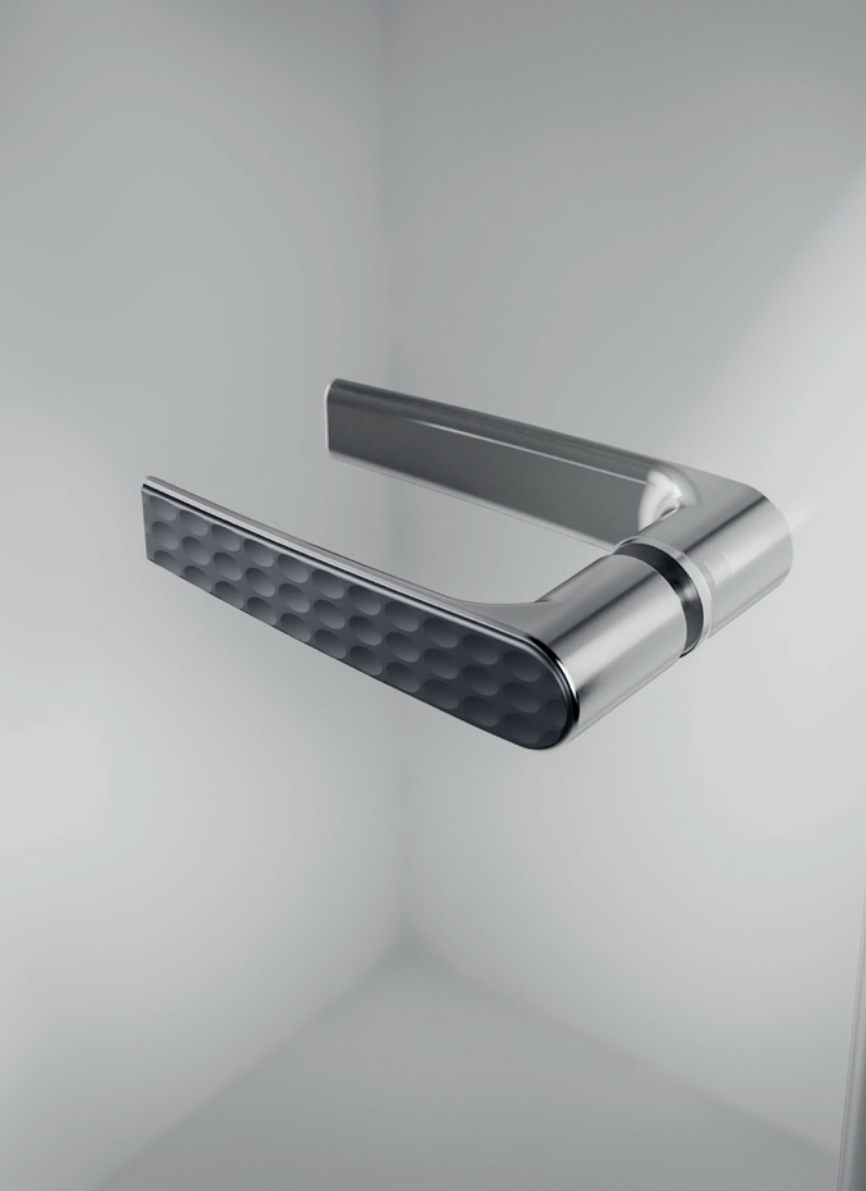

## Sleek shapes

The cylindrical tubular hinge has been reduced to a minimum, allowing the transparency of the glass to take centre stage. Minimalistic in appearance, great in functionality: the proven „auto close“ closing system allows the pivot elements to engage exactly where required.

## Visual Harmony

The support bar is transformed in appearance by wrapping around the glass and the wall with a strength that exudes security and with no screws in sight. In addition, the bar is flush with the height of the cabin, so tiling at shower cabin height is not an obstruction to a simple and an easy installation.

## Tangible **Elegance**

The new aluminum standard knob handle becomes an eye-catcher. The distinctive character of this handle renews itself, aligning with the modern spirit-of-the-times and providing new tactile experiences. Its flattering structure accompanies the handle with unparalleled naturalness, adding a touch of class to the shower enclosure.

## The charm of simplicity

The optional handle with its classic shape embodies timeless elegance. The square shape and the recessed grip offer a comfortable and stable grip.