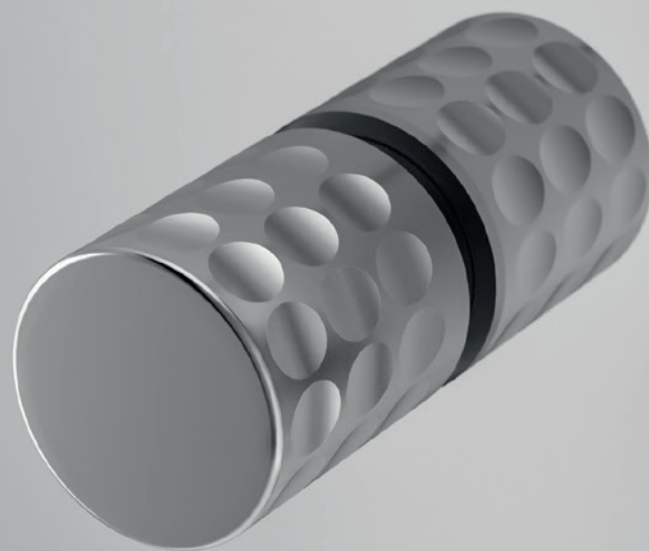

Tangible **Elegance**

The new aluminum standard knob handle becomes an eye-catcher. The distinctive character of this handle renews itself, aligning with the modern spirit-of-the-times and providing new tactile experiences. Its flattering structure accompanies the handle with unparalleled naturalness, adding a touch of class to the shower enclosure.