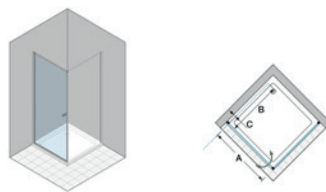

MR-TW1P L/R

Pivot door in combination with side panel MR-W L/R

Width from 500 mm to 1000 mm