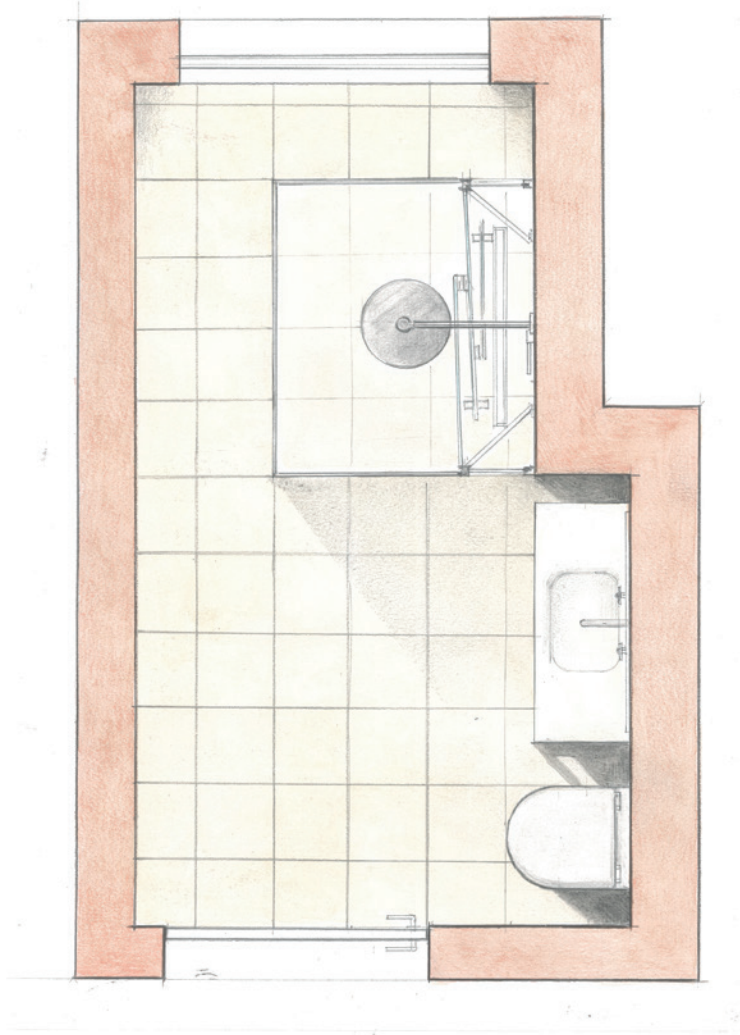

Fits every situation