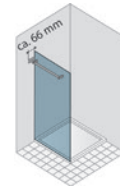

PE 8PS-F L/R

Freestanding side panel

Width from 500 mm to 1400 mm