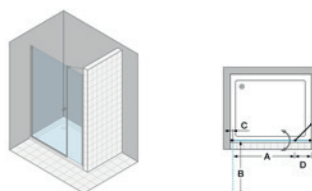

MR-TN1PX L/R

Pivot door with side panel in line for niche

Width from 700 mm to 2100 mm